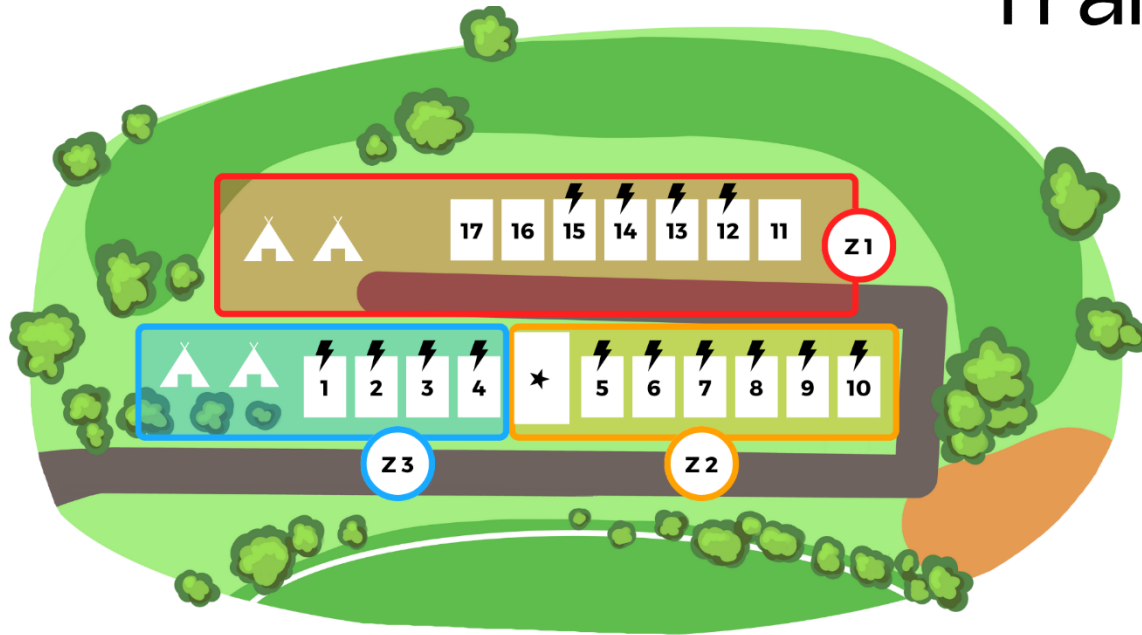

# WE Donnybrook Transit Park

*To keep our park looking its best, we use an automated watering system so that the area is well maintained regularly and to a consistent standard. We ask that you please keep the zones clear at these listed times for watering and maintenance:*

## Zone 1 (Z 1)

Includes sites 11 to 21. Starts at 11:30am every Monday, ending at 12:00pm Tuesday.  
*This zone affects some camping sites (18-21).*

## Zone 2 (Z 2)

Includes sites 5 to 10. Starts at 11:30am every Tuesday, ending at 12:00pm Wednesday.  
*This zone also includes the Ablution Block.*

## Zone 3 (Z 3)

Includes sites 1 to 4. Starts at 11:30am every Wednesday, ending at 12:00pm Thursday.  
*This zone affects some camping sites (18-21).*

**Please ensure that the bays in these zones are clear at these times as the watering system is automatic.**